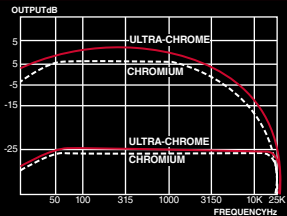

PHILIPS

MADE IN BELGIUM

*Compact
Cassette*

ULTRA CHROME * C60

FFS
FLOATING FOIL
SECURITY

ULTRA PRECISION
MECHANISM

TYPE II / CrO₂ BIAS; 70μs EQ

ULTRA * C60
CHROME